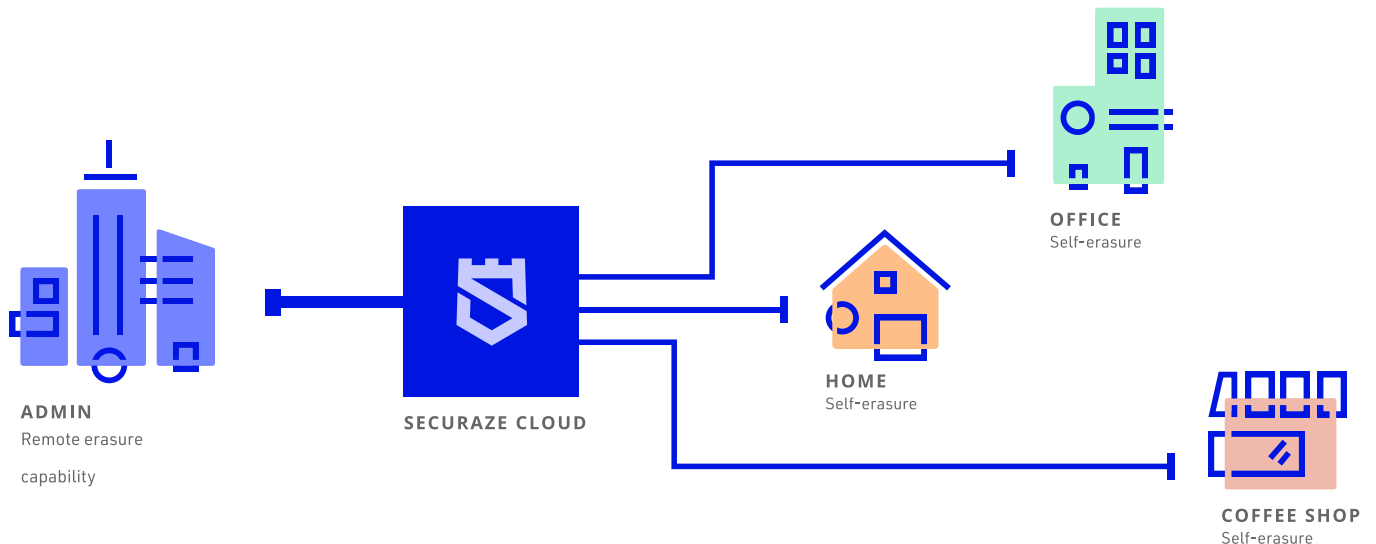

ERASE MY DEVICE

Control erasures from a centralized location with:

Transmission of complete hardware information.

Workflow based triggers.

Transmission of erasure reports.

Remote access and support via permission-based services.

Our comprehensive list of features gives you the most powerful data erasure solution in a tool that is simple to use:

INTUITIVE

- Simple distribution of erasure software via download link, USB, MSI or 3rd party enterprise systems
- Automation by way of Dashboard Settings
- Automatic Collection of Asset Information
- Automated update service
- Automated shutdown
- Easily capture Photos, Videos and Audio with the Securaze Motion app